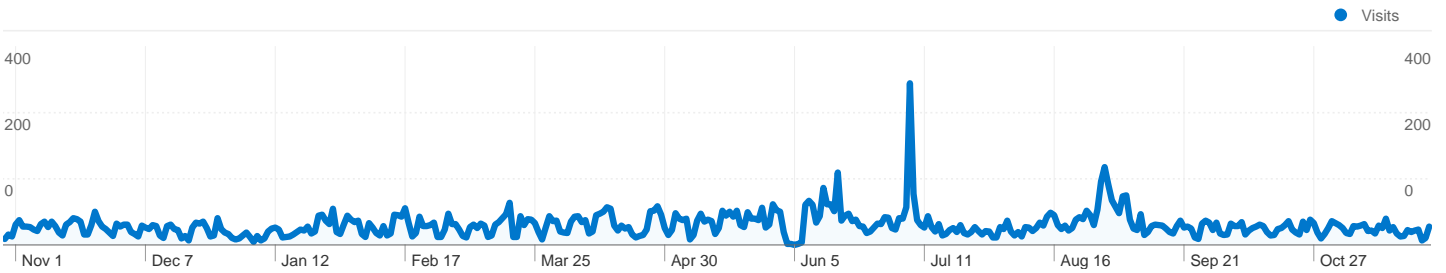

All traffic sources sent a total of 15,867 visits