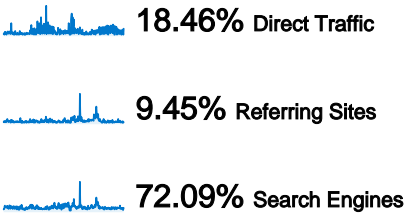

Site Usage

15,867 Visits

36.75% Bounce Rate

104,405 Pageviews

00:03:35 Avg. Time on Site

6.58 Pages/Visit

44.74% % New Visits

Visitors Overview

7,331 people visited this site

 **15,867** Visits

 **7,331** Absolute Unique Visitors

 **104,405** Pageviews

 **6.58** Average Pageviews

 **00:03:35** Time on Site

 **36.75%** Bounce Rate

 **44.74%** New Visits

Technical Profile

Browser	Visits	% visits
Firefox	7,484	47.17%
Chrome	6,148	38.75%
Internet Explorer	1,681	10.59%
Opera	435	2.74%
Safari	62	0.39%

All traffic sources sent a total of 15,867 visits

- Search Engines**
11,438.00 (72.09%)
- Direct Traffic**
2,929.00 (18.46%)
- Referring Sites**
1,500.00 (9.45%)

15,867 visits came from 36 countries/territories

Site Usage						
Visits	Pages/Visit	Avg. Time on Site	% New Visits	Bounce Rate		
15,867 % of Site Total: 100.00%	6.58 Site Avg: 6.58 (0.00%)	00:03:35 Site Avg: 00:03:35 (0.00%)	44.88% Site Avg: 44.74% (0.31%)	36.75% Site Avg: 36.75% (0.00%)		
Country/Territory	Visits	Pages/Visit	Avg. Time on Site	% New Visits	Bounce Rate	
Bosnia and Herzegovina	14,307	6.84	00:03:28	40.52%	34.51%	
Serbia	528	4.32	00:02:02	87.12%	54.92%	
Croatia	437	2.62	00:00:57	92.22%	71.17%	
Slovenia	112	6.09	00:02:28	82.14%	49.11%	
Germany	68	5.21	00:02:08	80.88%	45.59%	
(not set)	61	3.64	00:01:42	70.49%	54.10%	
United States	61	4.72	01:14:26	90.16%	59.02%	
Montenegro	44	2.70	00:02:32	79.55%	56.82%	
Brazil	33	1.24	00:00:00	3.03%	75.76%	