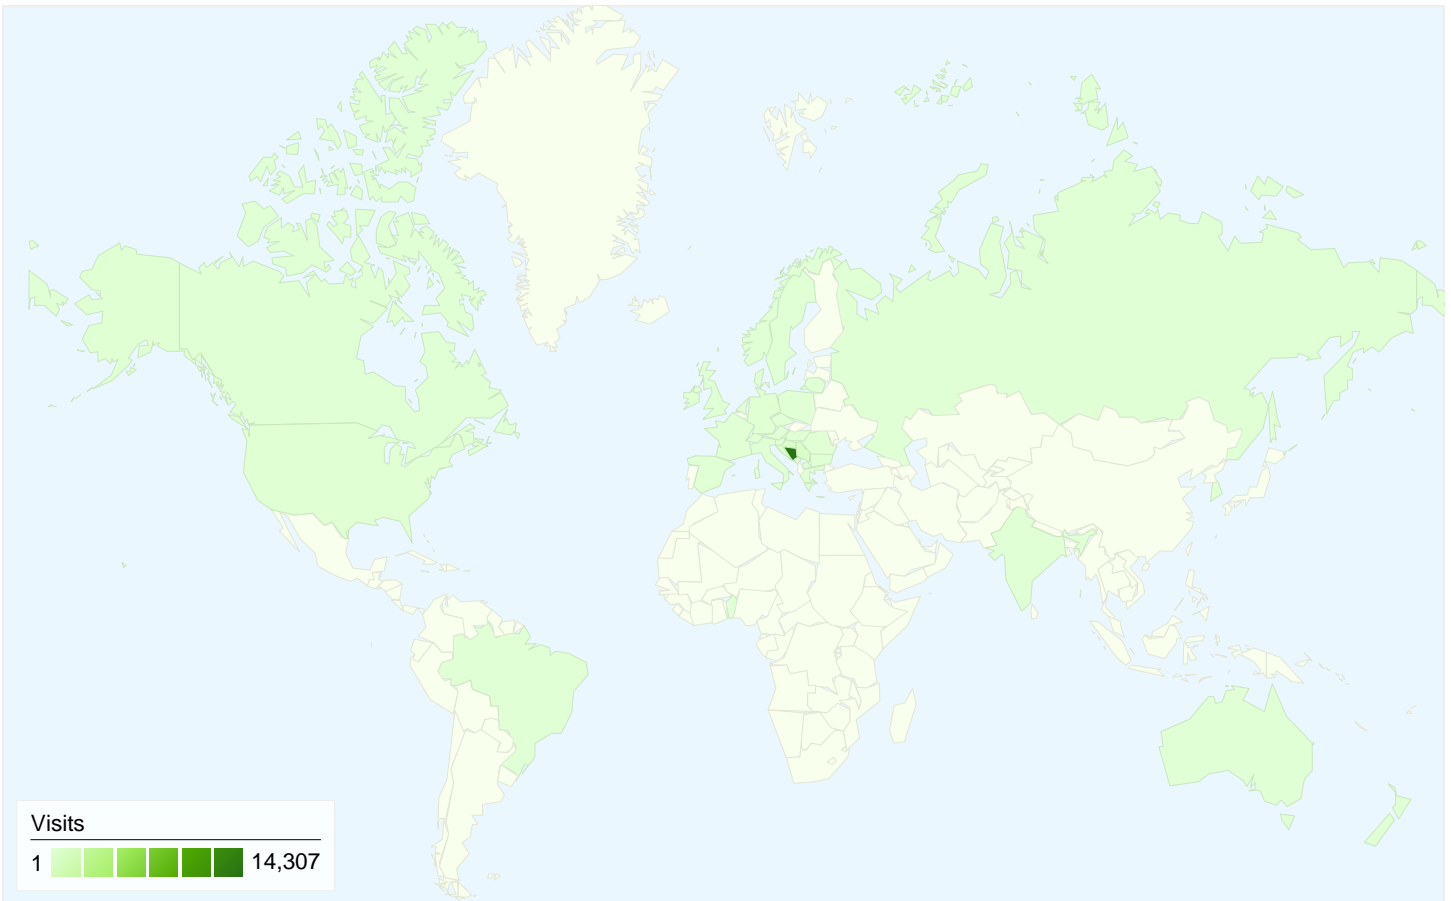

Visitors
7,331

Map Overlay

Traffic Sources Overview

Content Overview

Pages	Pageviews	% Pageviews
/	19,440	18.62%
/index.php?option=com_rsgalle	4,496	4.31%
/index.php/fotogalerija2	3,686	3.53%
/index.php/novosti	2,518	2.41%
/index.php/novosti/96-rezultati-	1,841	1.76%

7,331 people visited this site

 **15,867** Visits

 **7,331** Absolute Unique Visitors

 **104,405** Pageviews

 **6.58** Average Pageviews

 **00:03:35** Time on Site

 **36.75%** Bounce Rate

 **44.74%** New Visits

Technical Profile

Browser	Visits	% visits
Firefox	7,484	47.17%
Chrome	6,148	38.75%
Internet Explorer	1,681	10.59%
Opera	435	2.74%
Safari	62	0.39%

All traffic sources sent a total of 15,867 visits

- Search Engines**
11,438.00 (72.09%)
- Direct Traffic**
2,929.00 (18.46%)
- Referring Sites**
1,500.00 (9.45%)

15,867 visits came from 36 countries/territories

Site Usage						
Visits	Pages/Visit	Avg. Time on Site	% New Visits	Bounce Rate		
15,867 % of Site Total: 100.00%	6.58 Site Avg: 6.58 (0.00%)	00:03:35 Site Avg: 00:03:35 (0.00%)	44.88% Site Avg: 44.74% (0.31%)	36.75% Site Avg: 36.75% (0.00%)		
Country/Territory	Visits	Pages/Visit	Avg. Time on Site	% New Visits	Bounce Rate	
Bosnia and Herzegovina	14,307	6.84	00:03:28	40.52%	34.51%	
Serbia	528	4.32	00:02:02	87.12%	54.92%	
Croatia	437	2.62	00:00:57	92.22%	71.17%	
Slovenia	112	6.09	00:02:28	82.14%	49.11%	
Germany	68	5.21	00:02:08	80.88%	45.59%	
(not set)	61	3.64	00:01:42	70.49%	54.10%	
United States	61	4.72	01:14:26	90.16%	59.02%	
Montenegro	44	2.70	00:02:32	79.55%	56.82%	
Brazil	33	1.24	00:00:00	3.03%	75.76%	