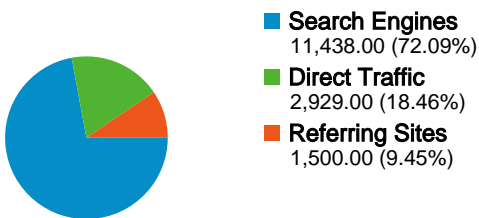

Traffic Sources Overview

Content Overview

Pages	Pageviews	% Pageviews
/	19,440	18.62%
/index.php?option=com_rsgalle	4,496	4.31%
/index.php/fotogalerija2	3,686	3.53%
/index.php/novosti	2,518	2.41%
/index.php/novosti/96-rezultati-	1,841	1.76%