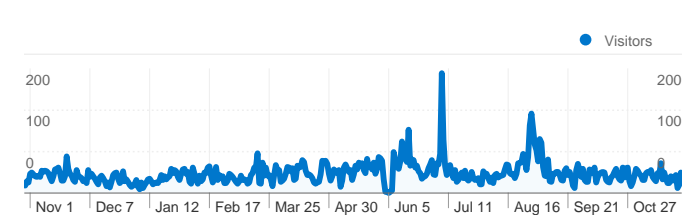

Site Usage

15,867 Visits

36.75% Bounce Rate

104,405 Pageviews

00:03:35 Avg. Time on Site

6.58 Pages/Visit

44.74% % New Visits

Visitors Overview

7,331 people visited this site

 **15,867** Visits

 **7,331** Absolute Unique Visitors

 **104,405** Pageviews

 **6.58** Average Pageviews

 **00:03:35** Time on Site

 **36.75%** Bounce Rate

 **44.74%** New Visits

15,867 visits came from 36 countries/territories

Site Usage						
Visits	Pages/Visit	Avg. Time on Site	% New Visits	Bounce Rate		
15,867 % of Site Total: 100.00%	6.58 Site Avg: 6.58 (0.00%)	00:03:35 Site Avg: 00:03:35 (0.00%)	44.88% Site Avg: 44.74% (0.31%)	36.75% Site Avg: 36.75% (0.00%)		
Country/Territory	Visits	Pages/Visit	Avg. Time on Site	% New Visits	Bounce Rate	
Bosnia and Herzegovina	14,307	6.84	00:03:28	40.52%	34.51%	
Serbia	528	4.32	00:02:02	87.12%	54.92%	
Croatia	437	2.62	00:00:57	92.22%	71.17%	
Slovenia	112	6.09	00:02:28	82.14%	49.11%	
Germany	68	5.21	00:02:08	80.88%	45.59%	
(not set)	61	3.64	00:01:42	70.49%	54.10%	
United States	61	4.72	01:14:26	90.16%	59.02%	
Montenegro	44	2.70	00:02:32	79.55%	56.82%	
Brazil	33	1.24	00:00:00	3.03%	75.76%	

Sweden	32	12.44	00:05:18	75.00%	28.12%
					1 - 10 of 36

Pages on this site were viewed a total of 104,405 times

 104,405 Pageviews

 78,180 Unique Views

 36.75% Bounce Rate

AdSense Performance

 20,490 AdSense Page Impressions