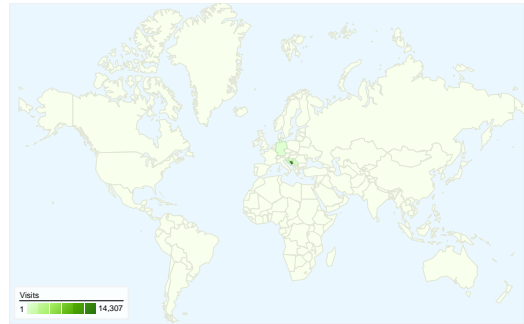

Site Usage

15,867 Visits

36.75% Bounce Rate

104,405 Pageviews

00:03:35 Avg. Time on Site

6.58 Pages/Visit

44.74% % New Visits

Visitors Overview

Visitors
7,331

Map Overlay

Traffic Sources Overview

Content Overview

Pages	Pageviews	% Pageviews
/	19,440	18.62%
/index.php?option=com_rsgalle	4,496	4.31%
/index.php/fotogalerija2	3,686	3.53%
/index.php/novosti	2,518	2.41%
/index.php/novosti/96-rezultati-	1,841	1.76%

7,331 people visited this site

 **15,867** Visits

 **7,331** Absolute Unique Visitors

 **104,405** Pageviews

 **6.58** Average Pageviews

 **00:03:35** Time on Site

 **36.75%** Bounce Rate

 **44.74%** New Visits

15,867 visits came from 36 countries/territories

Site Usage						
Visits	Pages/Visit	Avg. Time on Site	% New Visits	Bounce Rate		
15,867 % of Site Total: 100.00%	6.58 Site Avg: 6.58 (0.00%)	00:03:35 Site Avg: 00:03:35 (0.00%)	44.88% Site Avg: 44.74% (0.31%)	36.75% Site Avg: 36.75% (0.00%)		
Country/Territory	Visits	Pages/Visit	Avg. Time on Site	% New Visits	Bounce Rate	
Bosnia and Herzegovina	14,307	6.84	00:03:28	40.52%	34.51%	
Serbia	528	4.32	00:02:02	87.12%	54.92%	
Croatia	437	2.62	00:00:57	92.22%	71.17%	
Slovenia	112	6.09	00:02:28	82.14%	49.11%	
Germany	68	5.21	00:02:08	80.88%	45.59%	
(not set)	61	3.64	00:01:42	70.49%	54.10%	
United States	61	4.72	01:14:26	90.16%	59.02%	
Montenegro	44	2.70	00:02:32	79.55%	56.82%	
Brazil	33	1.24	00:00:00	3.03%	75.76%	